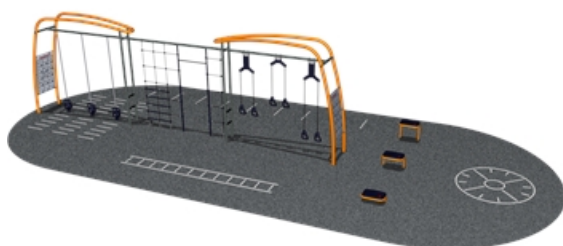

FSP30100 - Cross & Circuit Training 113m²

Описание продукта

This solution is ideal for group training and social interaction, because many people can easily train side by side in this compact area. For trainers this means a fast overview, enabling them to offer support and guidance where needed. This location offers familiar training known from indoor gyms, where users can train with products like suspension trainers and kettle bells in a safe and vandalism proof environment.

Информация о продукте

Категория:	Fitness
Ассортимент продукции:	
Возрастная группа:	13+
Установка:	1 person(s) 0 час (ы)
Вес / Самая тяжелая часть:	0 / 0 kg.
Потребность в бетоне:	0 m ³
Общее количество:	-
Возможность установки на поверхность:	Да
Стандартная глубина установки:	0 cm.

FSP30100 - Cross & Circuit Training 113m²

FSP30100
1:100

*Max. fall height **Total height ***Safety zone area