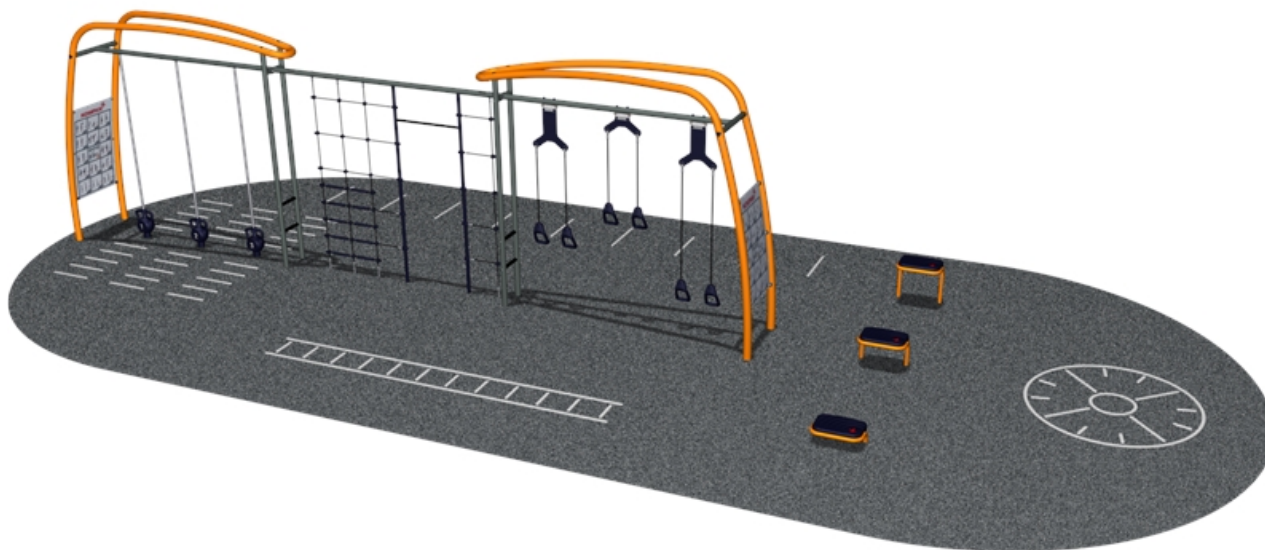

FSP30100 - Cross & Circuit Training 113m²

Описание продукта

This solution is ideal for group training and social interaction, because many people can easily train side by side in this compact area. For trainers this means a fast overview, enabling them to offer support and guidance where needed. This location offers familiar training known from indoor gyms, where users can train with products like suspension trainers and kettle bells in a safe and vandalism proof environment.

Информация о продукте

Категория:	Fitness
Ассортимент продукции:	
Возрастная группа:	13+
Установка:	1 person(s) 0 час (ы)
Вес / Самая тяжелая часть:	0 / 0 kg.
Потребность в бетоне:	0 m ³
Общее количество:	-
Возможность установки на поверхность:	Да
Стандартная глубина установки:	0 cm.

FSP30100 - Cross & Circuit Training 113m²

FSP30100
1:100

*Max. fall height **Total height ***Safety zone area