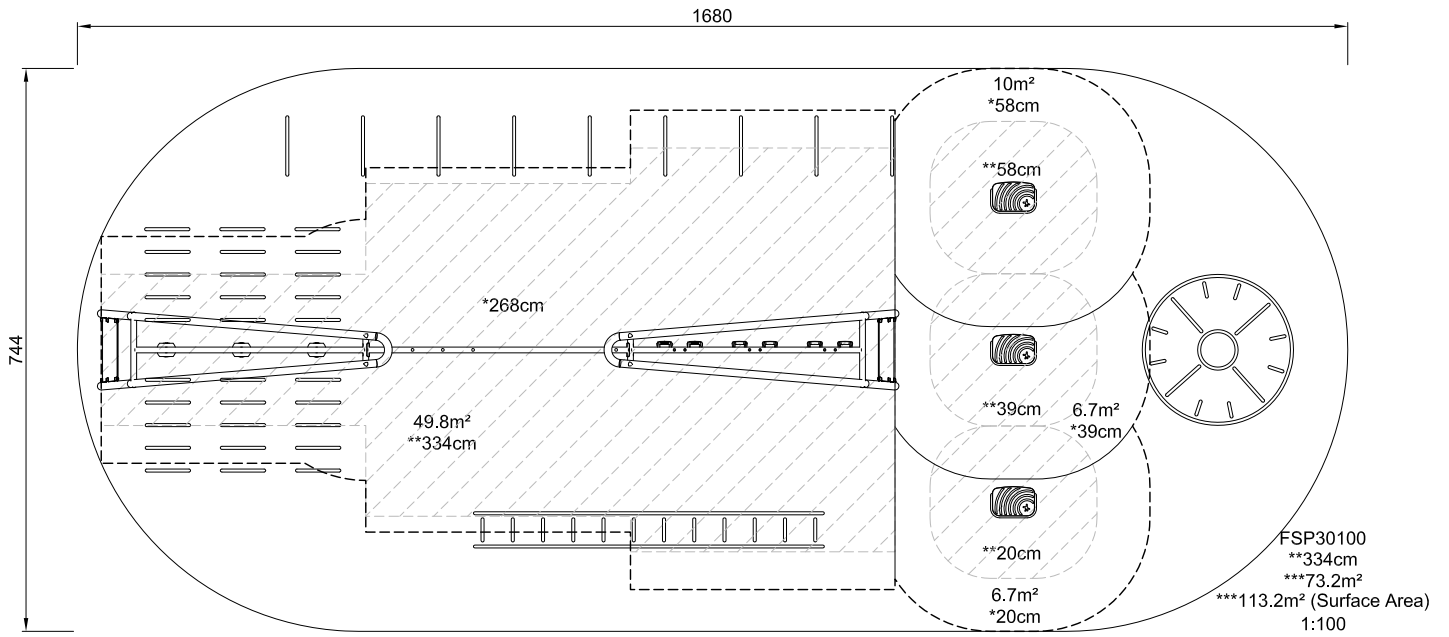

FSP30100 - Cross & Circuit Training 113m²

Описание продукта

This solution is ideal for group training and social interaction, because many people can easily train side by side in this compact area. For trainers this means a fast overview, enabling them to offer support and guidance where needed. This location offers familiar training known from indoor gyms, where users can train with products like suspension trainers and kettle bells in a safe and vandalism proof environment.

Информация о продукте

Категория:	Fitness
Ассортимент продукции:	
Возрастная группа:	13+
Установка:	1 person(s) 0 час (ы)
Вес / Самая тяжелая часть:	0 / 0 kg.
Потребность в бетоне:	0 m ³
Общее количество:	-
Возможность установки на поверхность:	Да
Стандартная глубина установки:	0 cm.

FSP30100 - Cross & Circuit Training 113m²

FSP30100
1:100

*Max. fall height **Total height ***Safety zone area